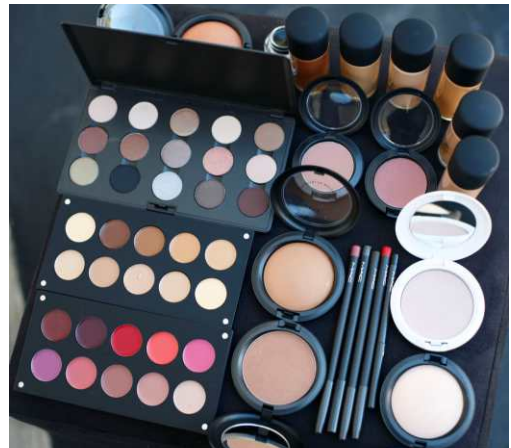

HEAD TOE

Make-Up, hair and styling specialists.

PRODUCT KIT

R 7500

- 1 x 10 Shade Concealer palette
- 1 x 10 Shade Lipstick palette
- 1 x 15 Shade Eye shadow palette
- 1 x Mineralize face highlighter
- 3 x Eye liners
- 2 x Lip liners
- 1 x Bronzer
- 2 x Cream eyeliner pots
- 6 x Foundations
- 3 x Powders
- 2 x Blushers

STANDARD MAKE-UP CASE

R 1100

MAKE-UP CASE ON WHEELS

R 1950